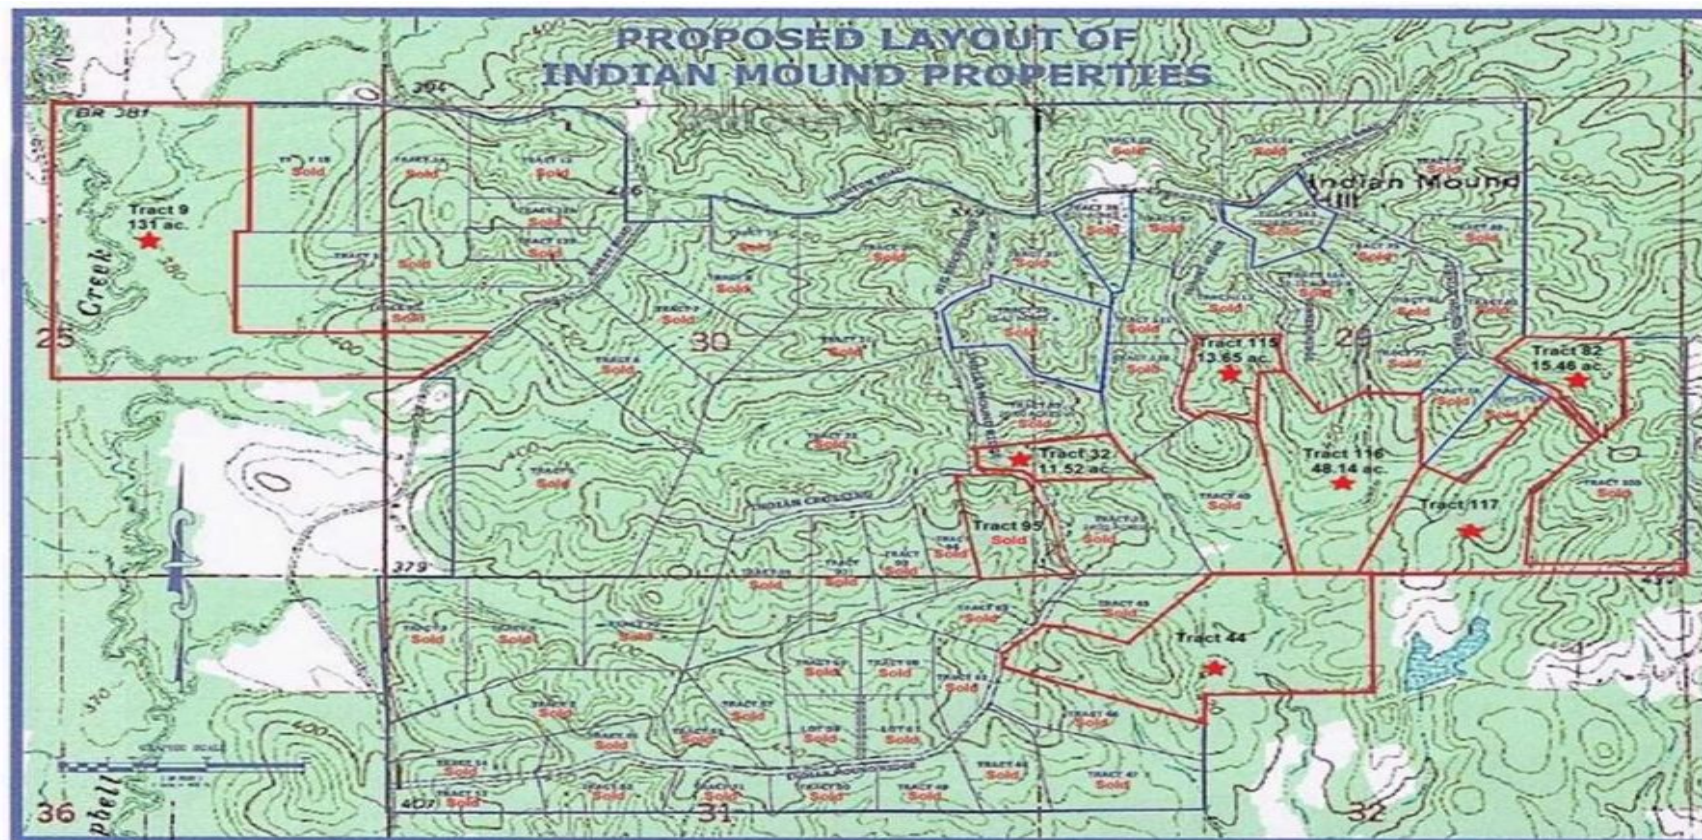

48.14 +/- Acres, Tract 116, Mini-farm, Investment Land Rankin County, MS 39042. Only a few min. from the new Brandon Amphitheater & Park.

Property Details:

Price : \$228,665
 County : Rankin
 Acreage : 48.14
 Address : Brandon MS
 MOPLS ID : 50652

Location :

48.14 +/- acre property, Tract 116, Mini-farm investment land, for sale with covenants in Rankin County: minimum 10 acre property per house & no trailers, etc.--- light restrictions but effective in keeping this residential area nice and clean. Property is located 12 miles outside of Brandon, MS 39042. down Hwy. 18 towards Puckett. Turn left on Ashley Road across from Martin's General Merchandise Store in Johns. This 48.14 +/- acre property is a very quiet community, with road frontage, ATV trails, hiking trails, abundant whitetail deer, turkey, rabbit, squirrel, and other small game for your hunting pleasure. These mixed use residential, recreational, farmland, timberland tracts have Brandon addresses in the Puckett school zone. The property is also just 15 min. from the new Brandon Amphitheater that is the centerpiece of The Quarry, a 250-acre park that will feature running/biking/nature trails, dog park, new baseball park facility, a Multi Purpose Pavilion and other outdoor amenities. \$228,665.00 Tract 116 is \$4750.00 per acre. Please call Ken Hall Owner/Agent

Scan the code above with your mobile device or click it to go directly to the Mossy Oak Properties Land Investments website for 48.14 +/- Acres, Tract 116, Mini-farm, Investment Land Rankin County, MS 39042. Only a few min. from the new Brandon Amphitheater & Park.