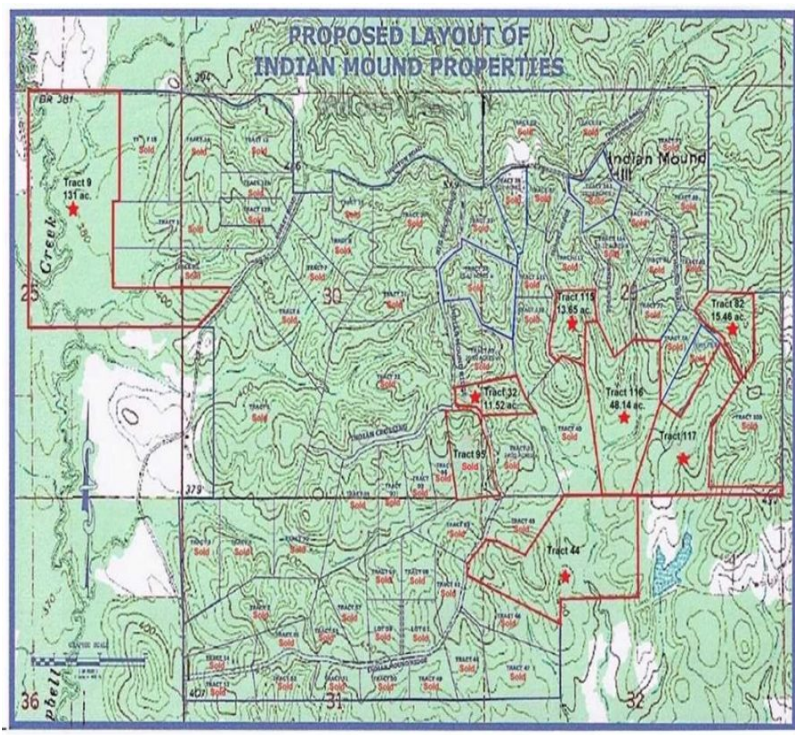

48.14 Acres
Rankin County
GPS 32.2789 X -90.0014

Ken Hall
Office Phone: (601) 942-9513
Mobile Phone: (601) 942-9513
khal@mossyoakproperties.com

Mossy Oak Properties of
Land Investments, LLC.
www.landinvestments.ms