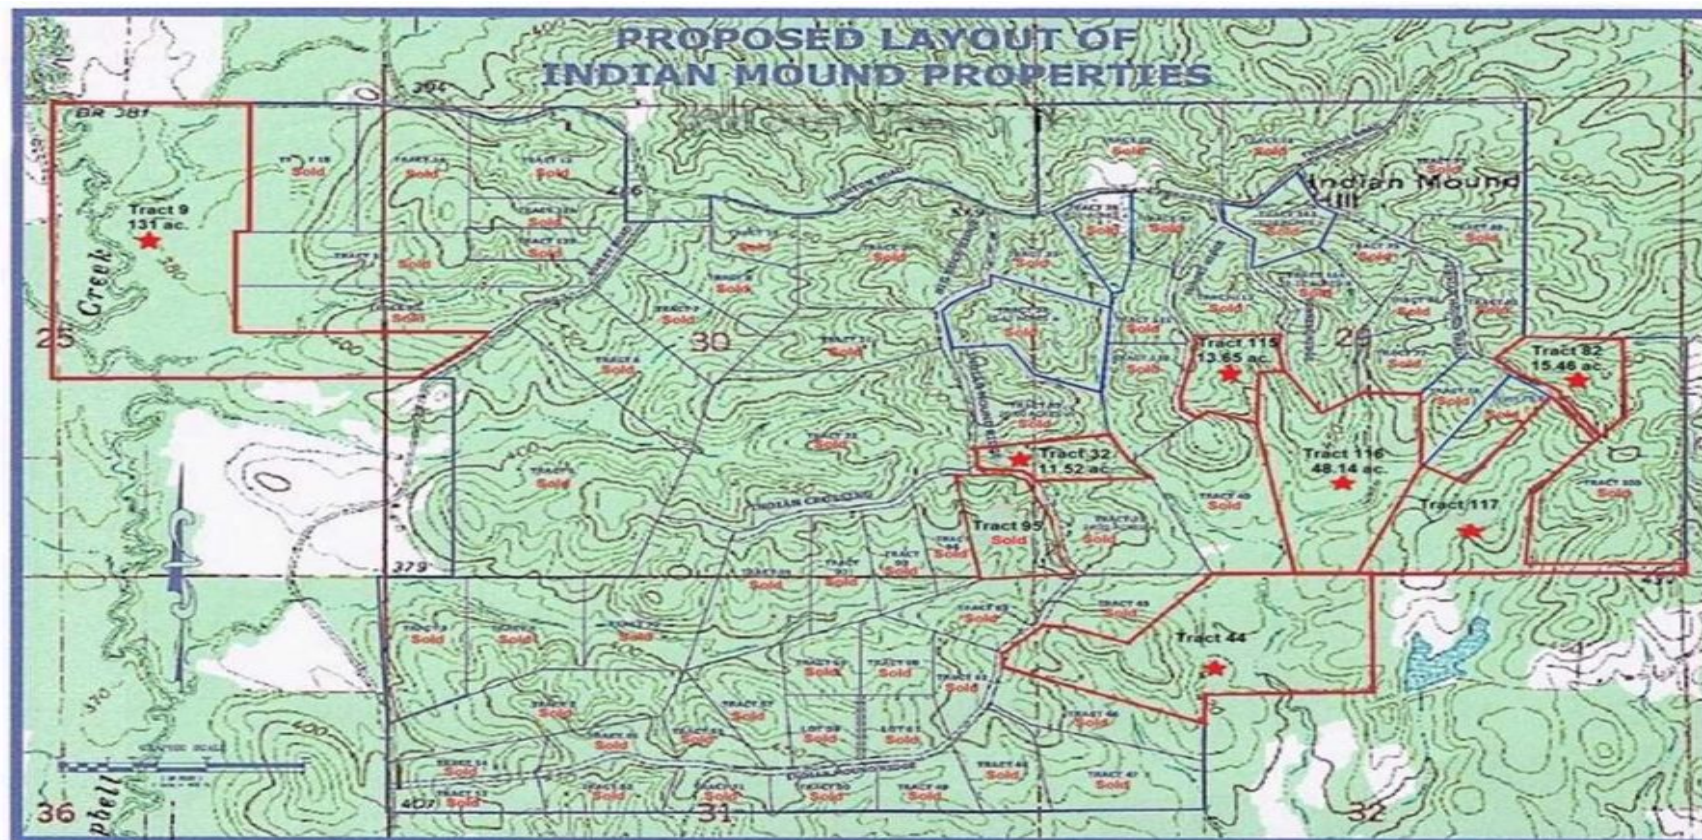

13.12 +/- Acres, Tract 117B, Mini-farm, Investment Land Rankin County, MS 39042. Only a few min. from the new Brandon Amphitheater & Park.

Property Details:

Price : \$82,000
 County : Rankin
 Acreage : 13.12
 Address : Brandon MS
 MOPLS ID : 50314

Location :

13.12 +/- acre property, Tract 117B, Mini-farm investment land, for sale with covenants in Rankin County: minimum 10 acre property per house & no trailers, etc.--- light restrictions but effective in keeping this residential area nice and clean. Property is located 12 miles outside of Brandon, MS 39042. down Hwy. 18 towards Puckett. Turn left on Ashley Road across from Martin's General Merchandise Store in Johns. This 13.12 +/- acre property is a very quiet community, with road frontage, ATV trails, hiking trails, abundant whitetail deer, turkey, rabbit, squirrel, and other small game for your hunting pleasure. These mixed use residential, recreational, farmland, timberland tracts have Brandon addresses in the Puckett school zone. The property is also just 15 min. from the new Brandon Amphitheater that is the centerpiece of The Quarry, a 250-acre park that will feature running/biking/nature trails, dog park, new baseball park facility, a Multi Purpose Pavilion and other outdoor amenities. \$82,000 Tract 117 is \$6,250 per acre. Please call Ken Hall Owner/Agent @ 601-942-9513.

Scan the code above with your mobile device or click it to go directly to the Mossy Oak Properties Land Investments website for 13.12 +/- Acres, Tract 117B, Mini-farm, Investment Land Rankin County, MS 39042. Only a few min. from the new Brandon Amphitheater & Park.