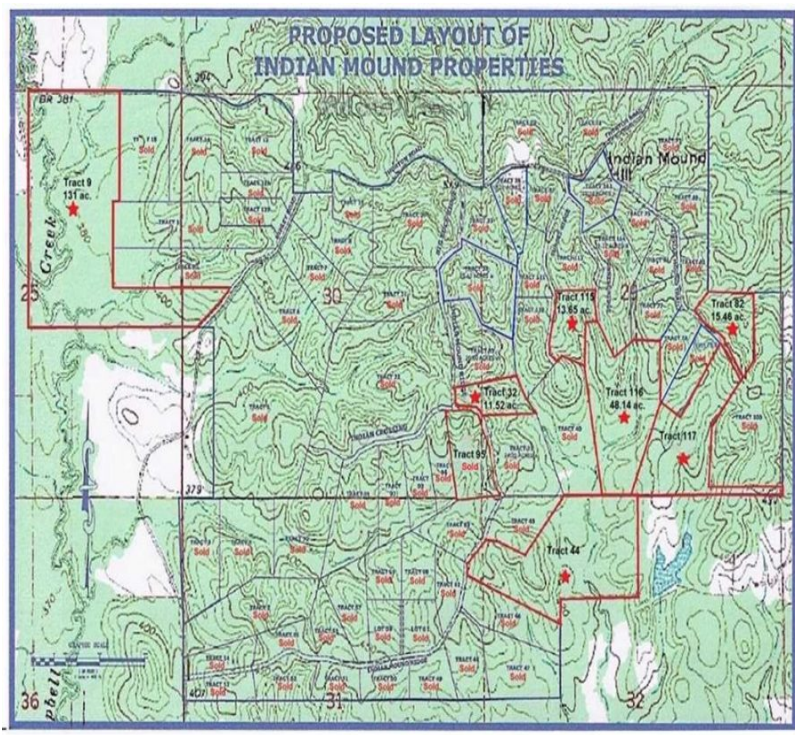

13.12 Acres
Rankin County
GPS 32.2789 X -90.0014

Ken Hall
Office Phone: (601) 942-9513
Mobile Phone: (601) 942-9513
khal@mossyoakproperties.com

Mossy Oak Properties of
Land Investments, LLC.
www.landinvestments.ms