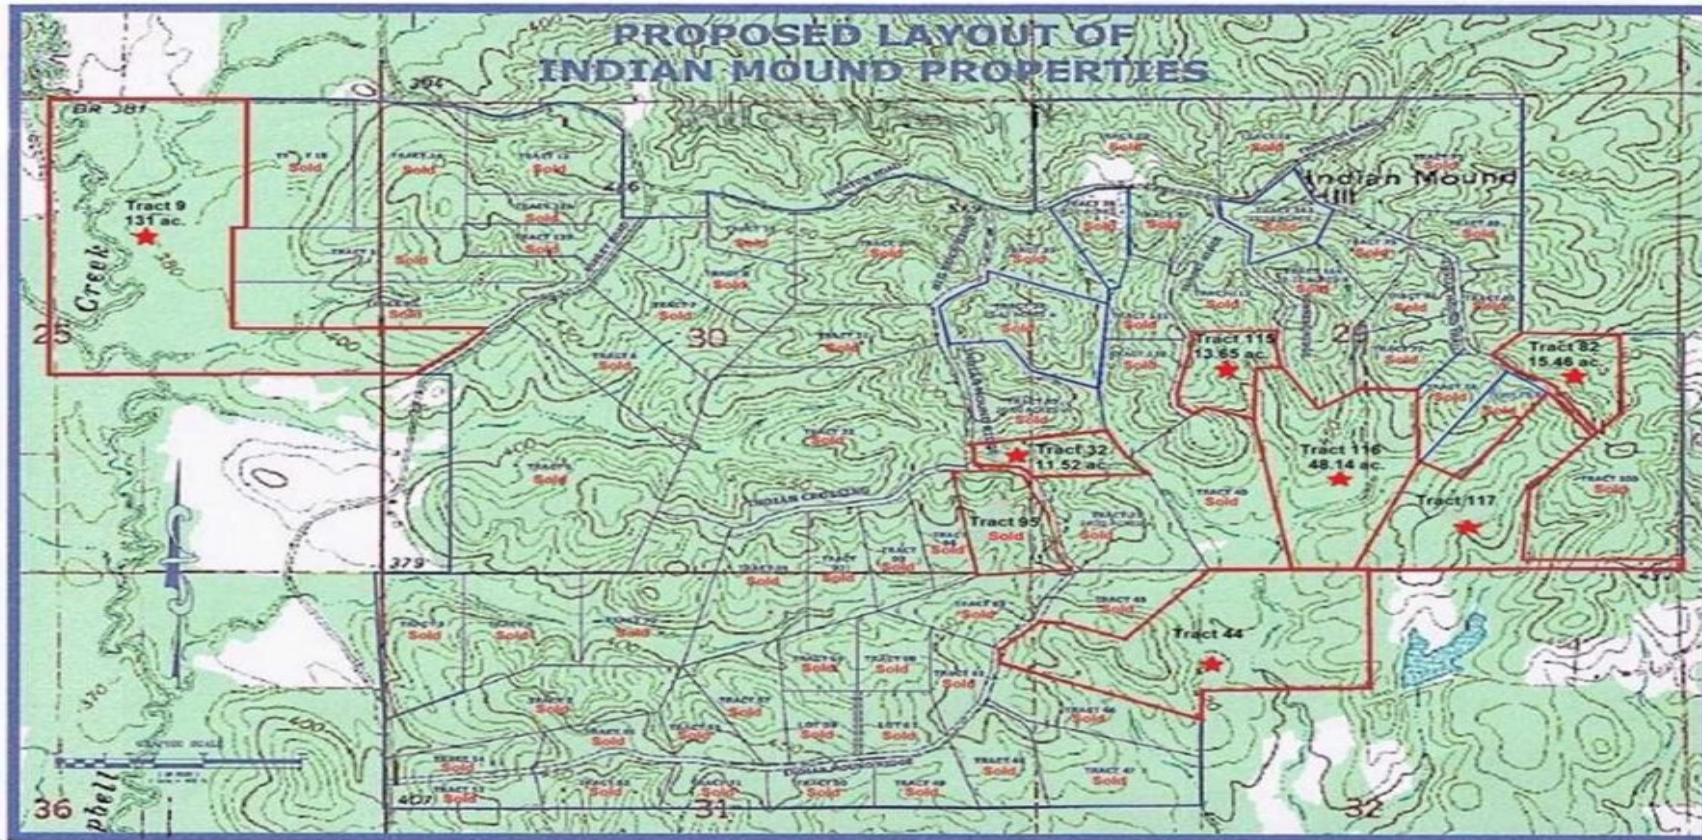

10.5 +/- Acres, Tract 44A, Mini-farm, Investment Land Rankin County, MS 39042. Only a few min. from the new Brandon Amphitheater & Park.

Property Details:

Price : \$65,625
 County : Rankin
 Acreage : 10.50
 Address : Brandon MS
 MOPLS ID : 50317

Location :

10.5 +/- acre property, Tract 44A, Mini-farm investment land, for sale with covenants in Rankin County: minimum 10 acre property per house & no trailers, etc.--- light restrictions but effective in keeping this residential area nice and clean. Property is located 12 miles outside of Brandon, MS 39042. down Hwy. 18 towards Puckett. Turn left on Ashley Road across from Martin's General Merchandise Store in Johns. This 10.5+/- acre property is a very quiet community, with road frontage, ATV trails, hiking trails, abundant whitetail deer, turkey, rabbit, squirrel, and other small game for your hunting pleasure. These mixed use residential, recreational, farmland, timberland tracts have Brandon addresses in the Puckett school zone. The property is also just 15 min. from the new Brandon Amphitheater that is the centerpiece of The Quarry, a 250-acre park that will feature running/biking/nature trails, dog park, new baseball park facility, a Multi Purpose Pavilion and other outdoor amenities. \$65,625.00 Tract 44A is \$6,250 per acre. Please call Ken Hall Owner/Agent @ 601-942-9513.

Scan the code above with your mobile device or click it to go directly to the Mossy Oak Properties Land Investments website for 10.5 +/- Acres, Tract 44A, Mini-farm, Investment Land Rankin County, MS 39042. Only a few min. from the new Brandon Amphitheater & Park.