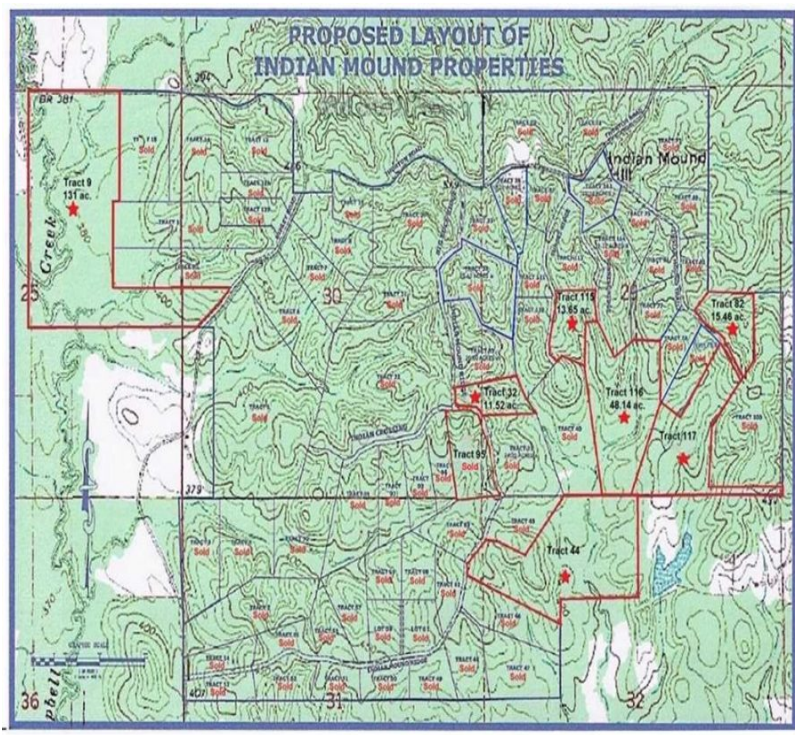

10.50 Acres
Rankin County
GPS 32.2789 X -90.0014

Ken Hall
Office Phone: (601) 942-9513
Mobile Phone: (601) 942-9513
khal@mossyoakproperties.com

Mossy Oak Properties of
Land Investments, LLC.
www.landinvestments.ms